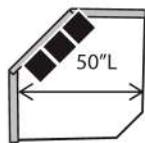

Chair
37L x 37D x 38H

Chaise
44L x 65D x 38H

2 or 3 Seat LSF Sofa
(Also available as Queen Sleeper)
77L x 37D x 38H

2 or 3 Seat RSF Sofa
(Also available as Queen Sleeper)
77L x 37D x 38H

3 Seat LSF Corner Sofa
91L x 37D x 38H

3 Seat RSF Corner Sofa
91L x 37D x 38H

2 Seat LSF Loveseat
(Also available as Twin Sleeper)
54L x 37D x 38H

2 Seat RSF Loveseat
(Also available as Twin Sleeper)
54L x 37D x 38H

LSF 1/2 Sofa
42L x 37D x 38H

RSF 1/2 Sofa
42L x 37D x 38H

LSF Chair
31L x 37D x 38H

RSF Chair
31L x 37D x 38H

LSF Chaise
37L x 65D x 38H

RSF Chaise
37L x 65D x 38H

The Following Armless Pieces Are Available Inside a Sectional ONLY:

Armless Sofa: 70L
Armless Loveseat: 47L
Armless Chair: 24L
*Armless 1/2 Sofa: 35L

Hexagon Wedge
67L x 45D x 38H

Corner Wedge
37L x 37D x 38H

LSF Angled Wedge
67L x 49D x 38H

RSF Angled Wedge
67L x 49D x 38H

Camden

COLLECTION