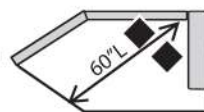

3 Seat RSF Corner Sofa
91L x 37D x 38H

2 Seat LSF Loveseat
(Also available as Twin Sleeper)
54L x 37D x 38H

2 Seat RSF Loveseat
(Also available as Twin Sleeper)
54L x 37D x 38H

LSF 1/2 Sofa
42L x 37D x 38H

RSF 1/2 Sofa
42L x 37D x 38H

LSF Chair
31L x 37D x 38H

RSF Chair
31L x 37D x 38H

LSF Chaise
37L x 65D x 38H

RSF Chaise
37L x 65D x 38H

The Following Armless Pieces Are Available Inside a Sectional ONLY:

Armless Sofa: 70L
Armless Loveseat: 47L
Armless Chair: 24L
*Armless 1/2 Sofa: 35L

Hexagon Wedge
67L x 45D x 38H

Corner Wedge
37L x 37D x 38H

LSF Angled Wedge
67L x 49D x 38H

RSF Angled Wedge
67L x 49D x 38H

Camden

COLLECTION