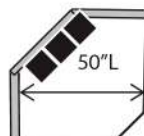

3 Seat RSF Corner Sofa
 87L x 37D x 37H

2 Seat LSF Loveseat
 (Also available as Twin Sleeper)
 50L x 37D x 37H

2 Seat RSF Loveseat
 (Also available as Twin Sleeper)
 50L x 37D x 37H

LSF 1/2 Sofa
 40L x 37D x 37H

RSF 1/2 Sofa
 40L x 37D x 37H

LSF Chair
 28L x 37D x 37H

RSF Chair
 28L x 37D x 37H

LSF Chaise
 32L x 65D x 37H

RSF Chaise
 32L x 65D x 37H

The Following Armless Pieces Are Available Inside a Sectional ONLY:
 Armless Sofa: 70L
 Armless Loveseat: 47L
 Armless Chair: 24L
 Armless 1/2 Sofa: 35L

Hexagon Wedge
 67L x 45D x 37H

Corner Wedge
 37L x 37D x 37H

Morris

COLLECTION

***Available in 2 Depths**
 37" Depth & 41" Depth

2 Seat Sofa
 (Also available as Queen Sleeper)
 78L x 41D x 37H

3 Seat Sofa
 (Also available as Queen Sleeper)
 78L x 41D x 37H