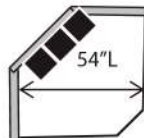

Chair
 32L x 41D x 37H

Chaise
 37L x 65D x 37H

2 or 3 Seat LSF Sofa
 (Also available as Queen Sleeper)
 73L x 41D x 37H

2 or 3 Seat RSF Sofa
 (Also available as Queen Sleeper)
 73L x 41D x 37H

2 Seat LSF Loveseat
 (Also available as Twin Sleeper)
 50L x 41D x 37H

2 Seat RSF Loveseat
 (Also available as Twin Sleeper)
 50L x 41D x 37H

LSF 1/2 Sofa
 40L x 41D x 37H

RSF 1/2 Sofa
 40L x 41D x 37H

LSF Chair
 28L x 41D x 367H

RSF Chair
 28L x 41D x 37H

LSF Chaise
 32L x 65D x 37H

RSF Chaise
 32L x 65D x 37H

The Following Armless Pieces Are
 Available Inside a Sectional ONLY:

Armless Sofa: 70L
 Armless Loveseat: 47L
 Armless Chair: 24L
 Armless 1/2 Sofa: 35L

Hexagon Wedge
 74L x 50D x 37H