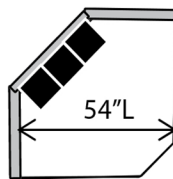

2 Seat RSF Sofa  
(Also available as Queen Sleeper)  
77L x 41D x 38H

3 Seat LSF Sofa  
(Also available as Queen Sleeper)  
77L x 41D x 38H

3 Seat RSF Sofa  
(Also available as Queen Sleeper)  
77L x 41D x 38H

2 Seat LSF Loveseat  
(Also available as Twin Sleeper)  
54L x 41D x 38H

2 Seat RSF Loveseat  
(Also available as Twin Sleeper)  
54L x 41D x 38H

LSF 1/2 Sofa  
42L x 41D x 38H

RSF 1/2 Sofa  
42L x 41D x 38H

LSF Chair  
31L x 41D x 38H

RSF Chair  
31L x 41D x 38H

LSF Chaise  
37L x 65D x 38H

RSF Chaise  
37L x 65D x 38H

The Following Armless Pieces Are Available Inside a Sectional ONLY:

- Armless Sofa: 70L
- Armless Loveseat: 47L
- Armless Chair: 24L
- \*Armless 1/2 Sofa: 35L

Hexagon Wedge  
74L x 50D x 38H

Corner Wedge  
40L x 40D x 38H