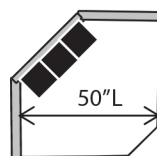

2 or 3 Seat RSF Sofa  
(Also available as Queen Sleeper)  
76Lx37Dx38H

3 Seat LSF Corner Sofa  
90Lx37Dx38H

3 Seat RSF Corner Sofa  
90Lx37Dx38H

2 Seat LSF Loveseat  
(Also available as Twin Sleeper)  
53Lx37Dx38H

2 Seat RSF Loveseat  
(Also available as Twin Sleeper)  
53Lx37Dx38H

LSF 1/2 Sofa  
41Lx37Dx38H

RSF 1/2 Sofa  
41Lx37Dx38H

LSF Chair  
30Lx37Dx38H

RSF Chair  
30Lx37Dx38H

LSF Chaise  
36Lx65Dx38H

RSF Chaise  
36Lx65Dx38H

The Following Armless Pieces Are Available Inside a Sectional ONLY:

- Armless Sofa: 70L
- Armless Loveseat: 47L
- Armless Chair: 24L
- \*Armless 1/2 Sofa: 35L

Hexagon Wedge  
67Lx45Dx38H

Corner Wedge  
37Lx37Dx38H