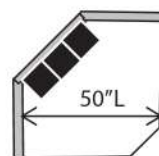

2 or 3 Seat RSF Sofa  
(Also available as Queen Sleeper)  
76Lx37Dx38H

3 Seat LSF Corner Sofa  
90Lx37Dx38H

3 Seat RSF Corner Sofa  
90Lx37Dx38H

2 Seat LSF Loveseat  
(Also available as Twin Sleeper)  
53Lx37Dx38H

2 Seat RSF Loveseat  
(Also available as Twin Sleeper)  
53Lx37Dx38H

LSF 1/2 Sofa  
41Lx37Dx38H

RSF 1/2 Sofa  
41Lx37Dx38H

LSF Chair  
30Lx37Dx38H

RSF Chair  
30Lx37Dx38H

LSF Chaise  
36Lx65Dx38H

RSF Chaise  
36Lx65Dx38H

The Following Armless Pieces Are Available Inside a Sectional ONLY:

- Armless Sofa: 70L
- Armless Loveseat: 47L
- Armless Chair: 24L
- \*Armless 1/2 Sofa: 35L

Hexagon Wedge  
67Lx45Dx38H

Corner Wedge  
37Lx37Dx38H