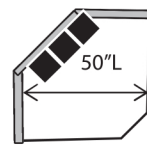

Chair
44L x 37D x 38H

Chaise
51L x 65D x 38H

2 or 3 Seat LSF Sofa
(Also available as Queen Sleeper)
81L x 37D x 38H

2 or 3 Seat RSF Sofa
(Also available as Queen Sleeper)
81L x 37D x 38H

3 Seat LSF Corner Sofa
95L x 37D x 38H

3 Seat RSF Corner Sofa
95L x 37D x 38H

2 Seat LSF Loveseat
(Also available as Twin Sleeper)
58L x 37D x 38H

2 Seat RSF Loveseat
(Also available as Twin Sleeper)
58L x 37D x 38H

LSF 1/2 Sofa
45L x 37D x 38H

RSF 1/2 Sofa
45L x 37D x 38H

LSF Chair
35L x 37D x 38H

RSF Chair
35L x 37D x 38H

LSF Chaise
41L x 65D x 38H

RSF Chaise
41L x 65D x 38H

The Following Armless Pieces Are Available Inside a Sectional ONLY:

Armless Sofa: 70L
Armless Loveseat: 47L
Armless Chair: 24L
*Armless 1/2 Sofa: 35L

Hexagon Wedge
67L x 45D x 38H

Corner Wedge
37L x 37D x 38H

Chatham

COLLECTION