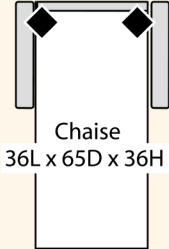

# Kittery

2 Seat Sofa  
(Also available as Queen Sleeper)  
82L x 37D x 36H

3 Seat Sofa  
(Also available as Queen Sleeper)  
82L x 37D x 36H

Townhouse Sofa  
(Also available as Full Sleeper)  
74L x 37D x 36H

Loveseat  
(Also available as Twin Sleeper)  
59L x 37D x 36H

Chair 1/2  
(Also available as Twin Sleeper)  
54L x 37D x 36H

Chair  
36L x 37D x 36H

Chaise  
36L x 65D x 36H

3 Seat LSF Sofa  
(Also available as Queen Sleeper)  
76L x 37D x 36H

3 Seat RSF Sofa  
(Also available as Queen Sleeper)  
76L x 37D x 36H

2 Seat LSF Loveseat  
(Also available as Twin Sleeper)  
53L x 37D x 36H

2 Seat RSF Loveseat  
(Also available as Twin Sleeper)  
55L x 37D x 36H

Hexagon Wedge  
67L x 45D x 36H

Corner Wedge  
37L x 37D x 36H