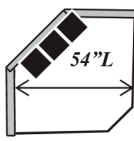

Chaise
 39L x 65D x 37H

3 Seat LSF Sofa
 (Also available as *Queen Sleeper*)
 74L x 41D x 37H

3 Seat RSF Sofa
 (Also available as *Queen Sleeper*)
 74L x 41D x 37H

2 Seat LSF Loveseat
 (Also available as *Twin Sleeper*)
 51L x 41D x 37H

2 Seat RSF Loveseat
 (Also available as *Twin Sleeper*)
 51L x 41D x 37H

LSF 1/2 Sof
 41L x 41D x 37H

RSF 1/2 Sof
 41L x 41D x 37H

LSF Chair
 29L x 41D x 37H

RSF Chair
 29L x 41D x 37H

LSF Chaise
 34L x 65D x 37H

RSF Chaise
 34L x 65D x 37H

The Following Armless Pieces Are Available Inside a Sectional ONLY:

- Armless Sofa: 70L*
- Armless Loveseat: 47L*
- Armless Chair: 24L*
- Armless 1/2 Sofa: 35L*

Hexagon Wedge
 74L x 50D x 37H