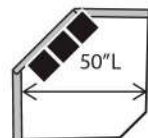

Chair
 30L x 37D x 39H

Chaise
 35L x 65D x 39H

2 or 3 Seat LSF Sofa
 (Also available as Queen Sleeper)
 72L x 37D x 39H

2 or 3 Seat RSF Sofa
 (Also available as Queen Sleeper)
 72L x 37D x 39H

3 Seat LSF Corner Sofa
 86L x 37D x 39H

3 Seat RSF Corner Sofa
 86L x 37D x 39H

2 Seat LSF Loveseat
 (Also available as Twin Sleeper)
 49L x 37D x 39H

2 Seat RSF Loveseat
 (Also available as Twin Sleeper)
 49L x 37D x 39H

LSF 1/2 Sofa
 39L x 37D x 39H

RSF 1/2 Sofa
 39L x 37D x 39H

LSF Chair
 26L x 37D x 39H

RSF Chair
 26L x 37D x 39H

LSF Chaise
 31L x 65D x 39H

RSF Chaise
 31L x 65D x 39H

The Following Armless Pieces Are Available Inside a Sectional ONLY:
 Armless Sofa: 70L
 Armless Loveseat: 47L
 Armless Chair: 24L
 Armless 1/2 Sofa: 35L

Hexagon Wedge
 67L x 45D x 39H

Corner Wedge
 37L x 37D x 39H

Sullivan

COLLECTION

***Available in 2 Depths**
 37" Depth & 41" Depth

2 Seat Sofa
 (Also available as Queen Sleeper)
 76L x 41D x 39H

3 Seat Sofa
 (Also available as Queen Sleeper)
 76L x 41D x 39H