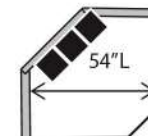

Chair
 30L x 41D x 39H

Chaise
 35L x 65D x 39H

2 or 3 Seat LSF Sofa
 (Also available as Queen Sleeper)
 72L x 41D x 39H

2 or 3 Seat RSF Sofa
 (Also available as Queen Sleeper)
 72L x 41D x 39H

2 Seat LSF Loveseat
 (Also available as Twin Sleeper)
 49L x 41D x 39H

2 Seat RSF Loveseat
 (Also available as Twin Sleeper)
 49L x 41D x 39H

LSF 1/2 Sofa
 39L x 41D x 39H

RSF 1/2 Sofa
 39L x 41D x 39H

LSF Chair
 26L x 41D x 39H

RSF Chair
 26L x 41D x 39H

Hexagon Wedge
 74L x 50D x 39H

Corner Wedge
 40L x 40D x 39H

The Following Armless Pieces Are Available Inside a Sectional ONLY:
 Armless Sofa: 70L
 Armless Loveseat: 47L
 Armless Chair: 24L
 Armless 1/2 Sofa: 35L

LSF Chaise
 31L x 65D x 39H