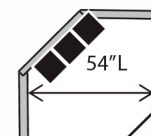

Chair
 40L x 41D x 37H

Chaise
 46L x 65D x 37H

2 or 3 Seat LSF Sofa
 78L x 41D x 37H

2 or 3 Seat RSF Sofa
 78L x 41D x 37H

2 Seat LSF Loveseat
 55L x 41D x 37H

2 Seat RSF Loveseat
 55L x 41D x 37H

LSF 1/2 Sofa
 43L x 41D x 37H

RSF 1/2 Sofa
 43L x 41D x 37H

LSF Chair
 32L x 41D x 37H

RSF Chair
 32L x 41D x 37H

LSF Chaise
 38L x 65D x 37H

RSF Chaise
 38L x 65D x 37H

The Following Armless Pieces Are Available Inside a Sectional ONLY:
 Armless Sofa: 70L
 Armless Loveseat: 47L
 Armless Chair: 24L
 Armless 1/2 Sofa: 35L

LSF Grande Chaise
 43L x 65D x 37H

RSF Grande Chaise
 43L x 65D x 37H

Hexagon Wedge
 74L x 50D x 37H

Corner Wedge
 40L x 40D x 37H