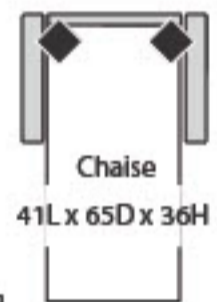

Sanibel

COLLECTION

***Available in 2 Depths**
37" Depth & 41" Depth

2 Seat Sofa
 (Also available as Queen Sleeper)
 81L x 37D x 36H

3 Seat Sofa
 (Also available as Queen Sleeper)
 81L x 37D x 36H

2 Seat XL Sofa
 103L x 37D x 36H

3 Seat XL Sofa
 103L x 37D x 36H

Townhouse Sofa
 (Also available as Full Sleeper)
 73L x 37D x 36H

Loveseat
 (Also available as Twin Sleeper)
 58L x 37D x 36H

Chair 1/2
 (Also available as Twin Sleeper)
 53L x 37D x 36H

Chair
 36L x 37D x 36H

Chaise
 41L x 65D x 36H

2 or 3 Seat L SF Sofa
 (Also available as Queen Sleeper)
 75.5L x 37D x 36H

2 or 3 Seat RSF Sofa
 (Also available as Queen Sleeper)
 75.5L x 37D x 36H

3 Seat LSF Corner Sofa
 89.5L x 37D x 36H

3 Seat RSF Corner Sofa
 89.5L x 37D x 36H

2 Seat L SF Loveseat
 (Also available as Twin Sleeper)
 52.5L x 37D x 36H

2 Seat RSF Loveseat
 (Also available as Twin Sleeper)
 52.5L x 37D x 36H

LSF 1/2 Sofa
 40.5L x 37D x 36H